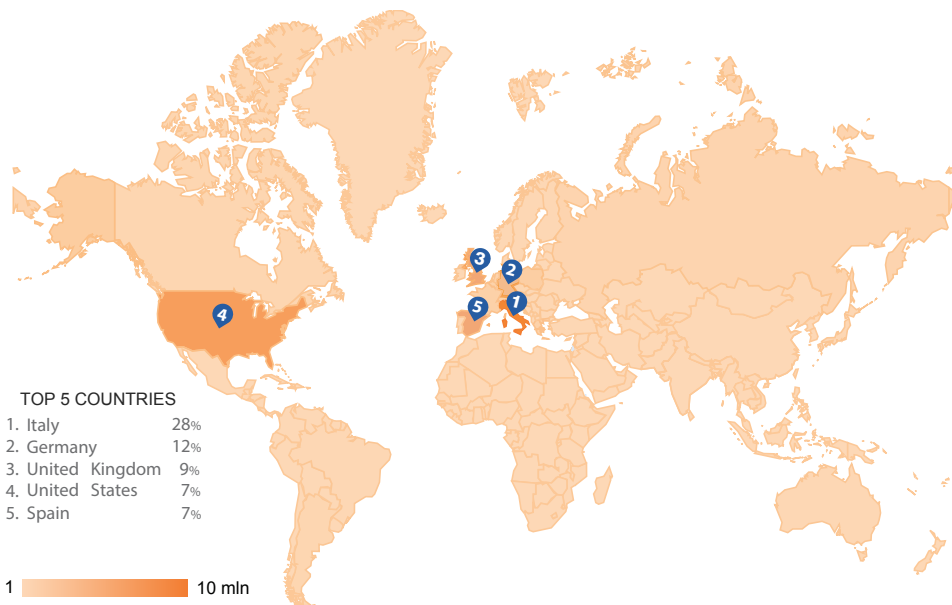

With just one click you can now fully experience and explore the world! Thanks to its "windows to the world", SkylineWebcams has created a new means of virtual transportation. Its mission is to create a live online catalog containing the world's best tourist destinations and attractions, offering travel, art and history lovers the opportunity to "teleport" themselves to their future vacation destinations.

TRAFFIC OVERVIEW

monthly

19 M

Sessions

106 M

Pageviews

daily

3,5 M Pageviews

per visitor

5,6 pages / session

5' avg. session duration

AUDIENCE PROFILE

52%

48%

TRAFFIC BY COUNTRIES

SOCIAL MEDIA

GOALS REACHED