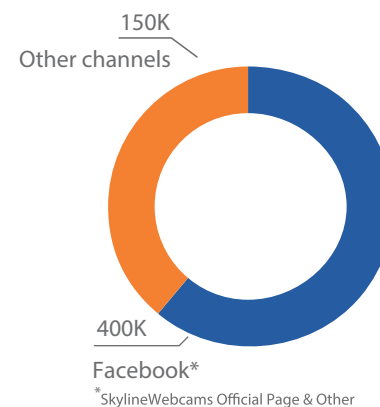

TRAFFIC OVERVIEW

monthly

19 M

Sessions

106 M

Pageviews

daily

3,5 M Pageviews

per visitor

5,6 pages / session

5' avg. session duration

AUDIENCE PROFILE

52%

48%

TRAFFIC BY COUNTRIES

SOCIAL MEDIA