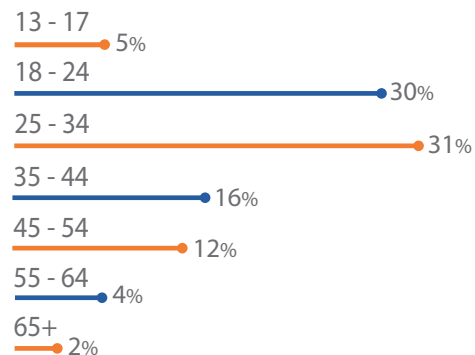

per visitor

5,6 pages / session

5' avg. session duration

AUDIENCE PROFILE

52%

48%

TRAFFIC BY COUNTRIES

SOCIAL MEDIA