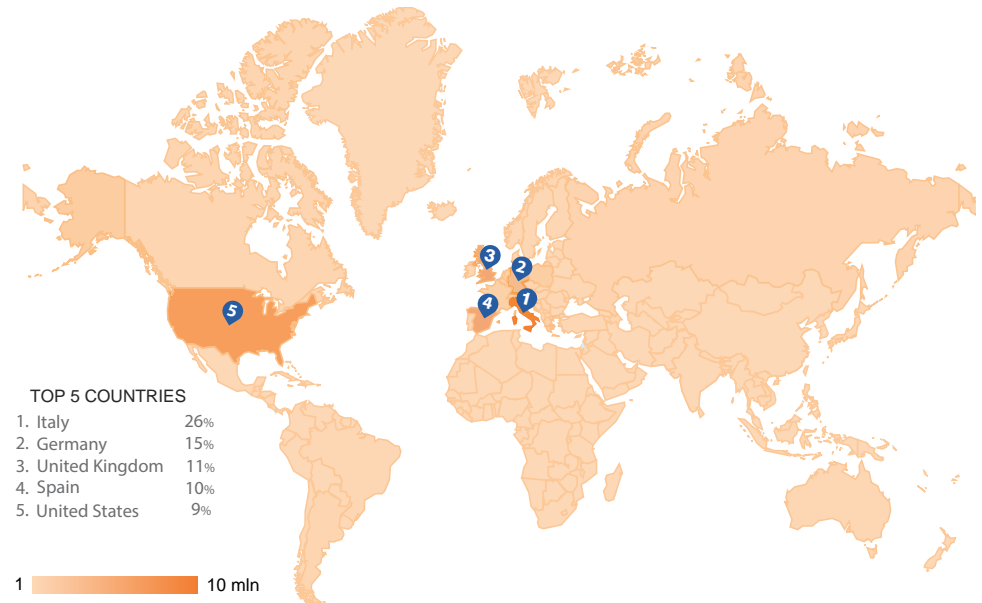

With just one click you can now fully experience and explore the world! Thanks to its "windows to the world", SkylineWebcams has created a new means of virtual transportation. Its mission is to create a live online catalog containing the world's best tourist destinations and attractions, offering travel, art and history lovers the opportunity to "teleport" themselves to their future vacation destinations.

TRAFFIC OVERVIEW

monthly

20 M

Sessions

110 M

Pageviews

daily

3,7 M Pageviews

per visitor

5,5 pages / session

5' avg. session duration

AUDIENCE PROFILE

TRAFFIC BY COUNTRIES

SOCIAL MEDIA

GOALS REACHED