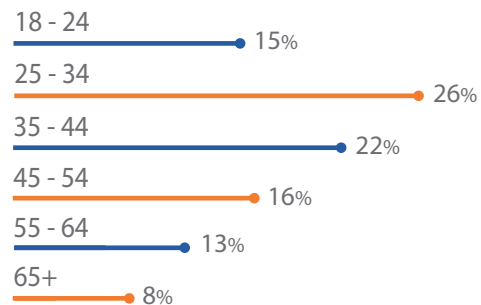

TRAFFIC OVERVIEW

monthly

20 M

Sessions

110 M

Pageviews

daily

3,7 M Pageviews

per visitor

5,5 pages / session

5' avg. session duration

AUDIENCE PROFILE

TRAFFIC BY COUNTRIES

SOCIAL MEDIA

GOALS REACHED