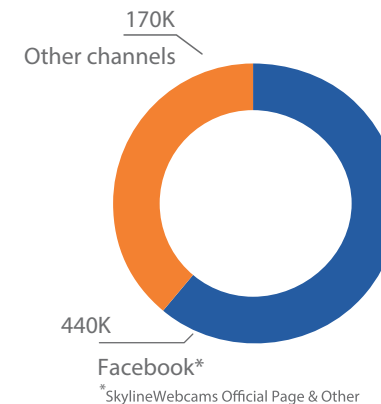

TRAFFIC OVERVIEW

monthly

20 M

Sessions

110 M

Pageviews

daily

3,7 M Pageviews

per visitor

5,5 pages / session

5' avg. session duration

AUDIENCE PROFILE

TRAFFIC BY COUNTRIES

SOCIAL MEDIA

GOALS REACHED