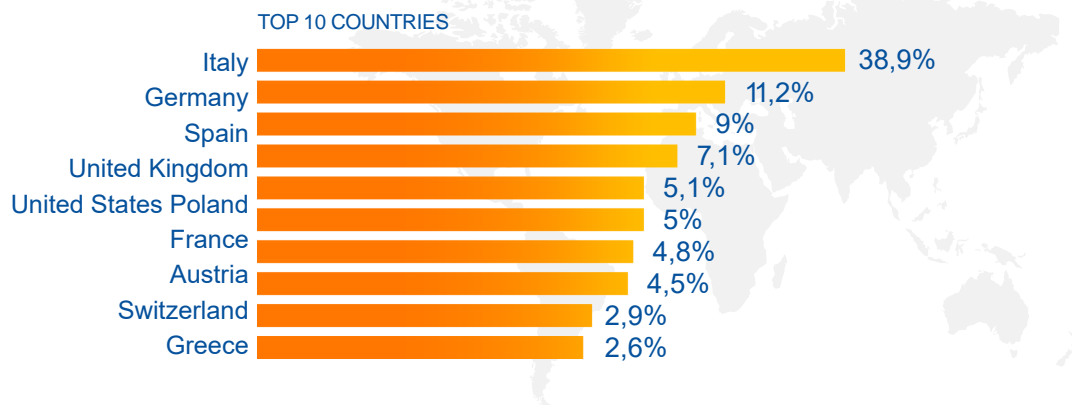

Countries

Destinations

Clients

Users

MONTHLY

27M

SESSIONS

137M

PAGEVIEWS

DAILY

4,5M

PAGEVIEWS

PER VISITOR

5

PAGES / SESSION

4,8'

AVG.SESSON DURATION

TRAFFIC BY COUNTRIES

VIEWED WEBCAMS

MILLION / MONTH

AUDIENCE PROFILE