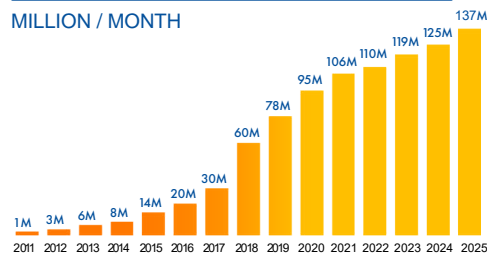

VIEWED WEBCAMS

MILLION / MONTH